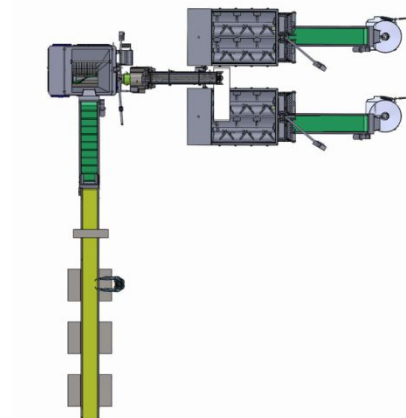

Kilia
...NEW GENERATION® Burger Production Line

Frozen Meat Grinder W 300 - Metal Detector –
2000 ltr. Vacuum – Mixer - Vacuum Filler