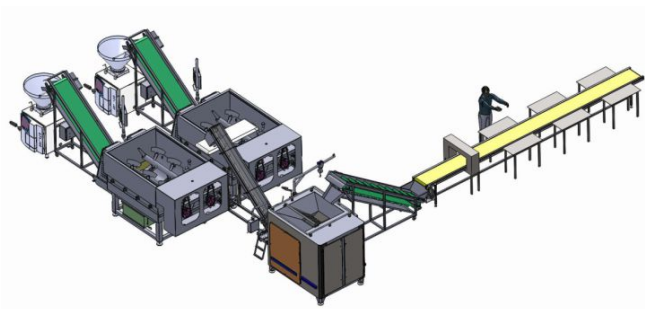

Kilia
...NEW GENERATION® Burger Production Line

Frozen Meat Grinder W 300 - Metal Detector –
2000 ltr. Vacuum – Mixer - Vacuum Filler