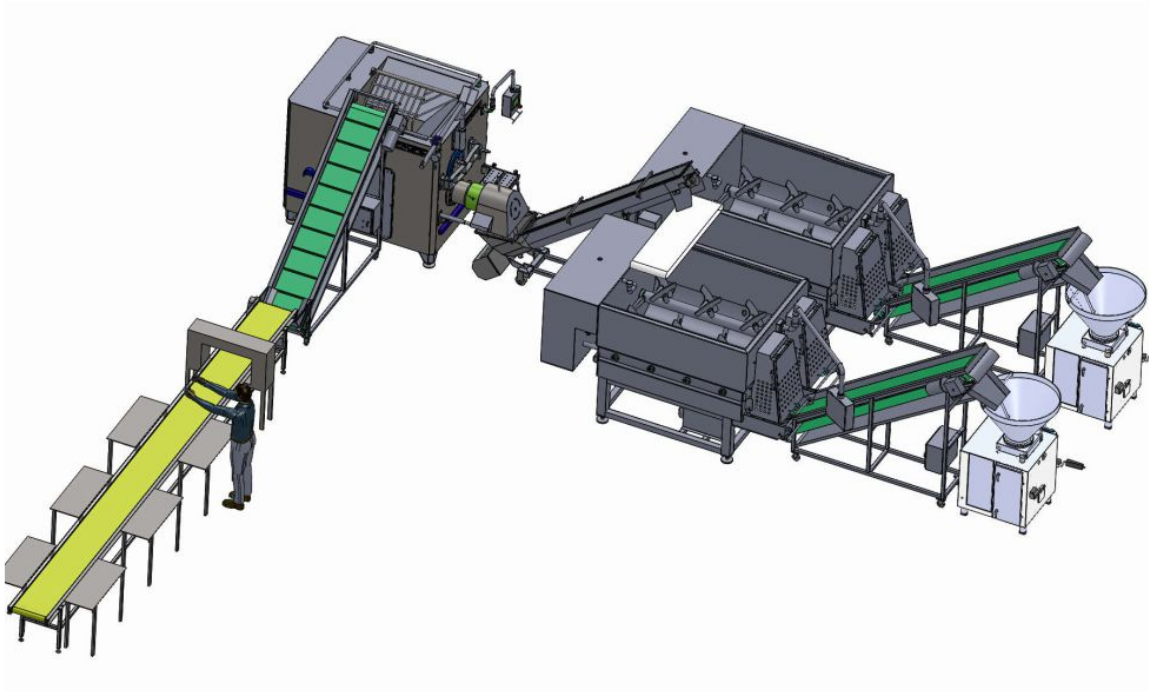

Kilia
...NEW GENERATION® Burger Production Line

Frozen Meat Grinder W 300 - Metal Detector –
2000 ltr. Vacuum – Mixer - Vacuum Filler