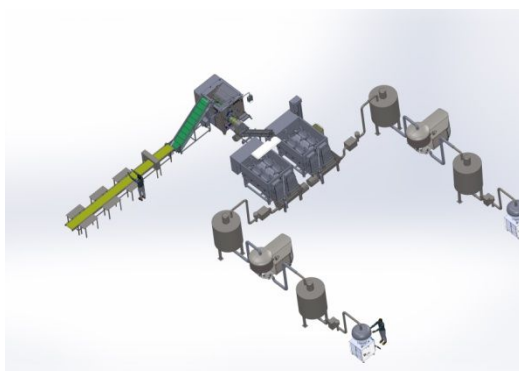

Kilia
...NEW GENERATION® **Production Line**
For Sausages

Frozen Meat Grinder W 300 - Metal Detector –
3000 ltr. Vacuum – Mixer - 3000 ltr. Silos - Vacuum Emulsifier –
3000 ltr. Silos - Vacuum Filler