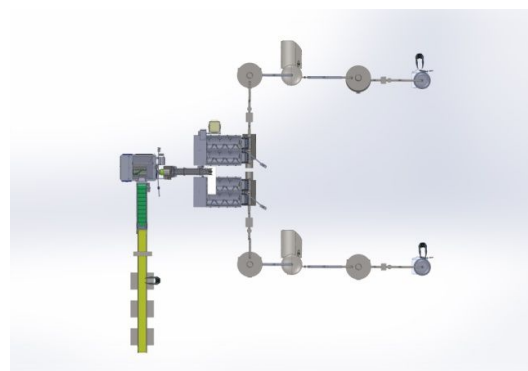

Kilia
...NEW GENERATION® **Production Line**
For Sausages

Frozen Meat Grinder W 300 - Metal Detector –
3000 ltr. Vacuum – Mixer - 3000 ltr. Silos - Vacuum Emulsifier –
3000 ltr. Silos - Vacuum Filler