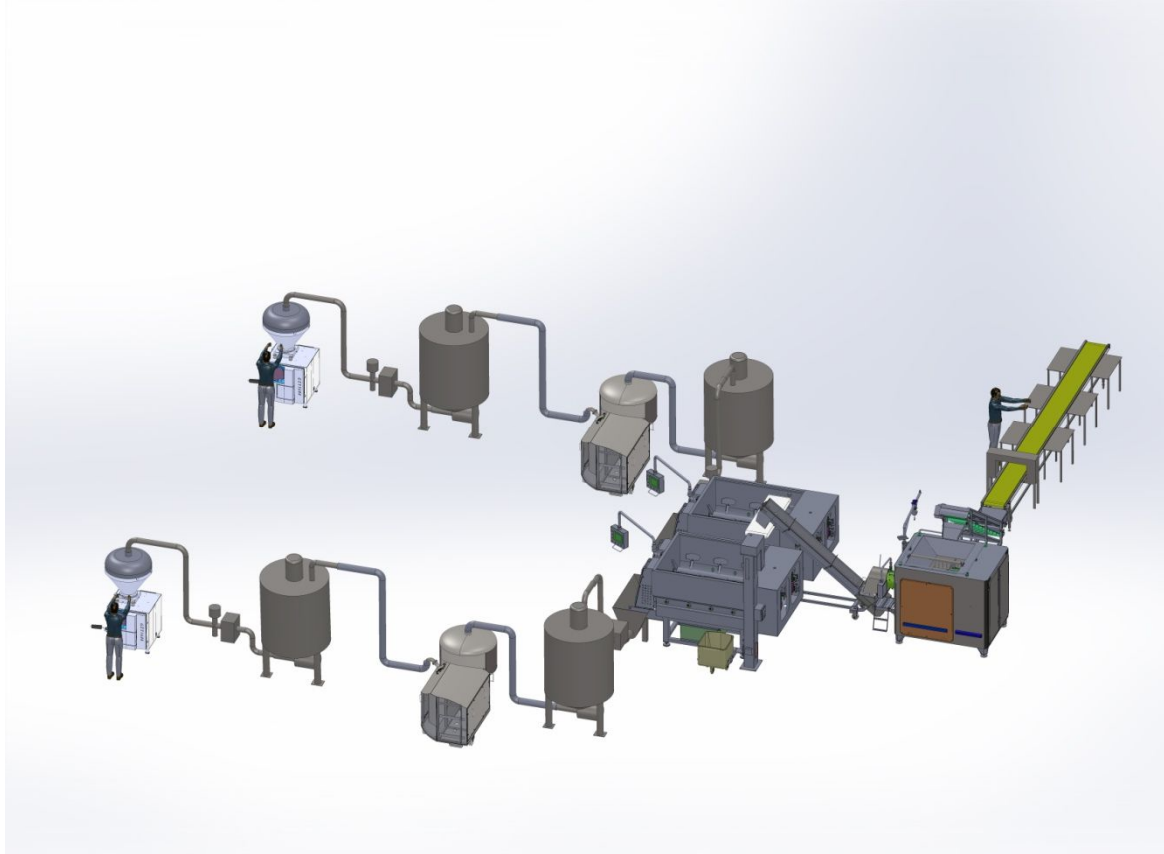

Kilia
...NEW GENERATION® **Production Line**
For Sausages

Frozen Meat Grinder W 300 - Metal Detector –
3000 ltr. Vacuum – Mixer - 3000 ltr. Silos - Vacuum Emulsifier –
3000 ltr. Silos - Vacuum Filler