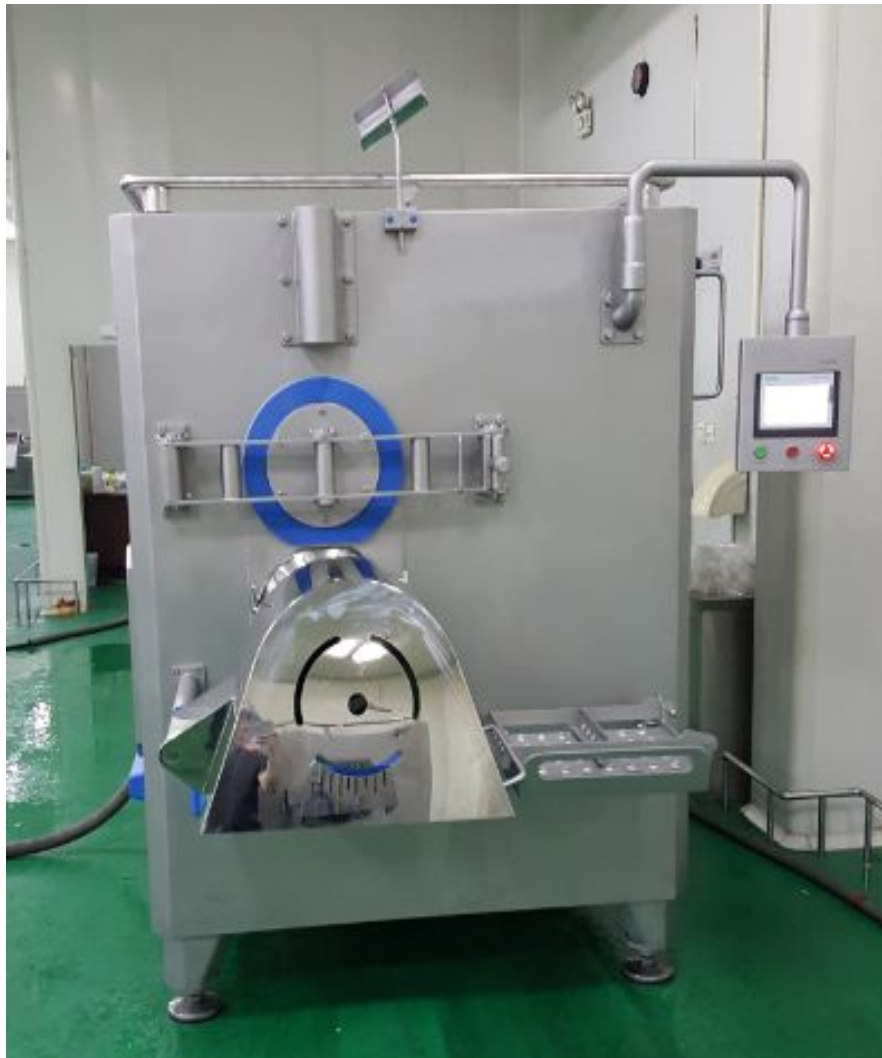

Kilia

....NEW GENERATION®

Frozen Meat Mincer W 300

“THE CLASSICAL” SERIES

“THE CLASSICAL” Series of Food Machines fulfil the requirements of most of the customers worldwide. The classical design and the very competitive equipment components are topped by an excellent cost performance ratio.

Double Screw Grinder for fresh and frozen Meat W 300