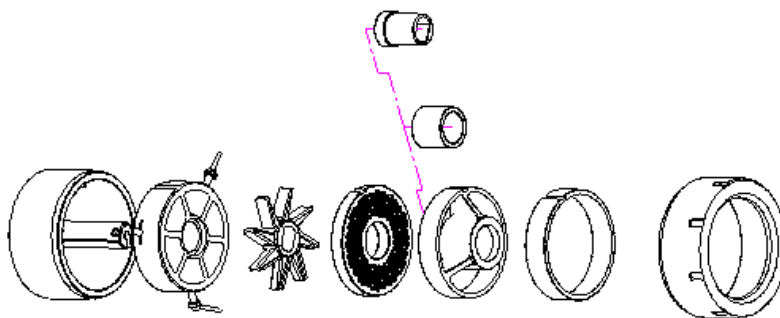

Double Screw Grinder for fresh and frozen Meat W 300

The machine cuts in the first part of the screw the standard sized frozen meat blocks (Size 600X400X200 mm up to -18 C) without using a flaker before and reaches a capacity for fresh meat up to 16 tons / hour ( with a 8 mm hole plate) and for frozen meat up to 4,5 tons / hour.