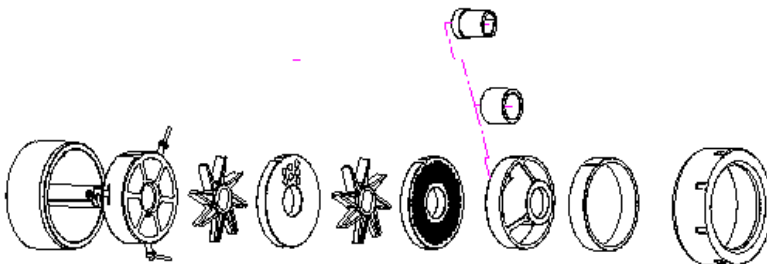

## Leading Food Machines

The stainless steel body is specifically design for an easy cleaning and fulfil all hygienic as well as of course all safety requirements.

The machine has a most modern and powerful frequency controlled variable drive of the feeding screw (10-40 rpm with 15 Kw) and a single speed for the main screw with a powerful motor (175 rpm with 90 Kw).

The machine cuts in the first part of the screw the standard sized frozen meat blocks (Size 600X400X200 mm up to -18 C) without using a flaker before and reaches a capacity for fresh meat up to 16 tons / hour ( with a 8 mm hole plate) and for frozen meat up to 4,5 tons / hour.

Fresh (cold) meat cutting set for 0 – (-4 °C) processing

The powerful variable Siemens AC frequency motor makes the whole unit strong enough to process even deep frozen meat and reduces at the same time the power consumption.